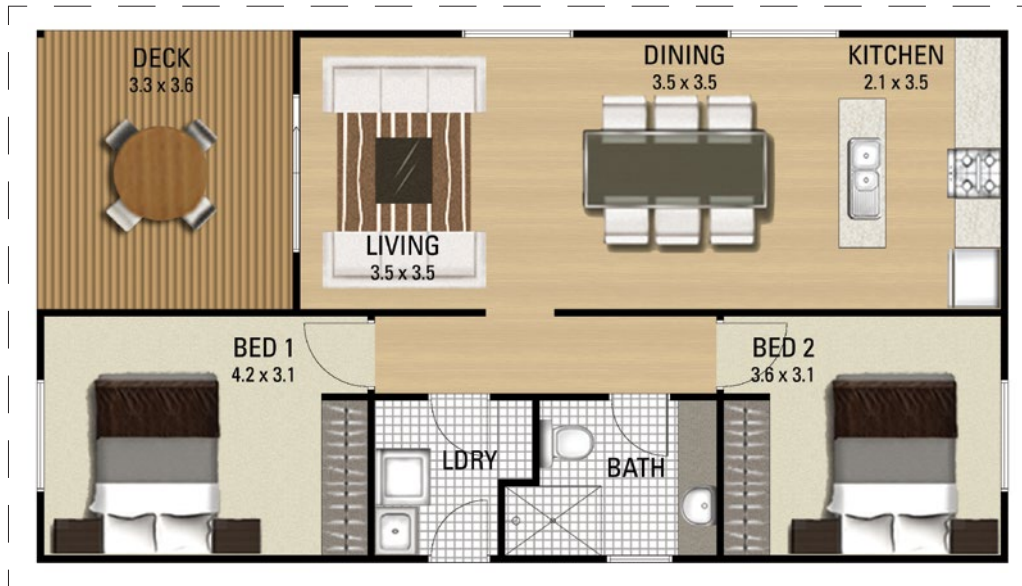

SHEOAK 86

OVERALL DIMENSIONS: 12.6 x 6.9m
TOTAL AREA: 87m²

Roof Design Options

Gable – Standard

Curved

Hip

Skillion

158 RAILWAY TERRACE, MILE END SA 5031 P (08) 8301 8388 www.atlasliving.com.au